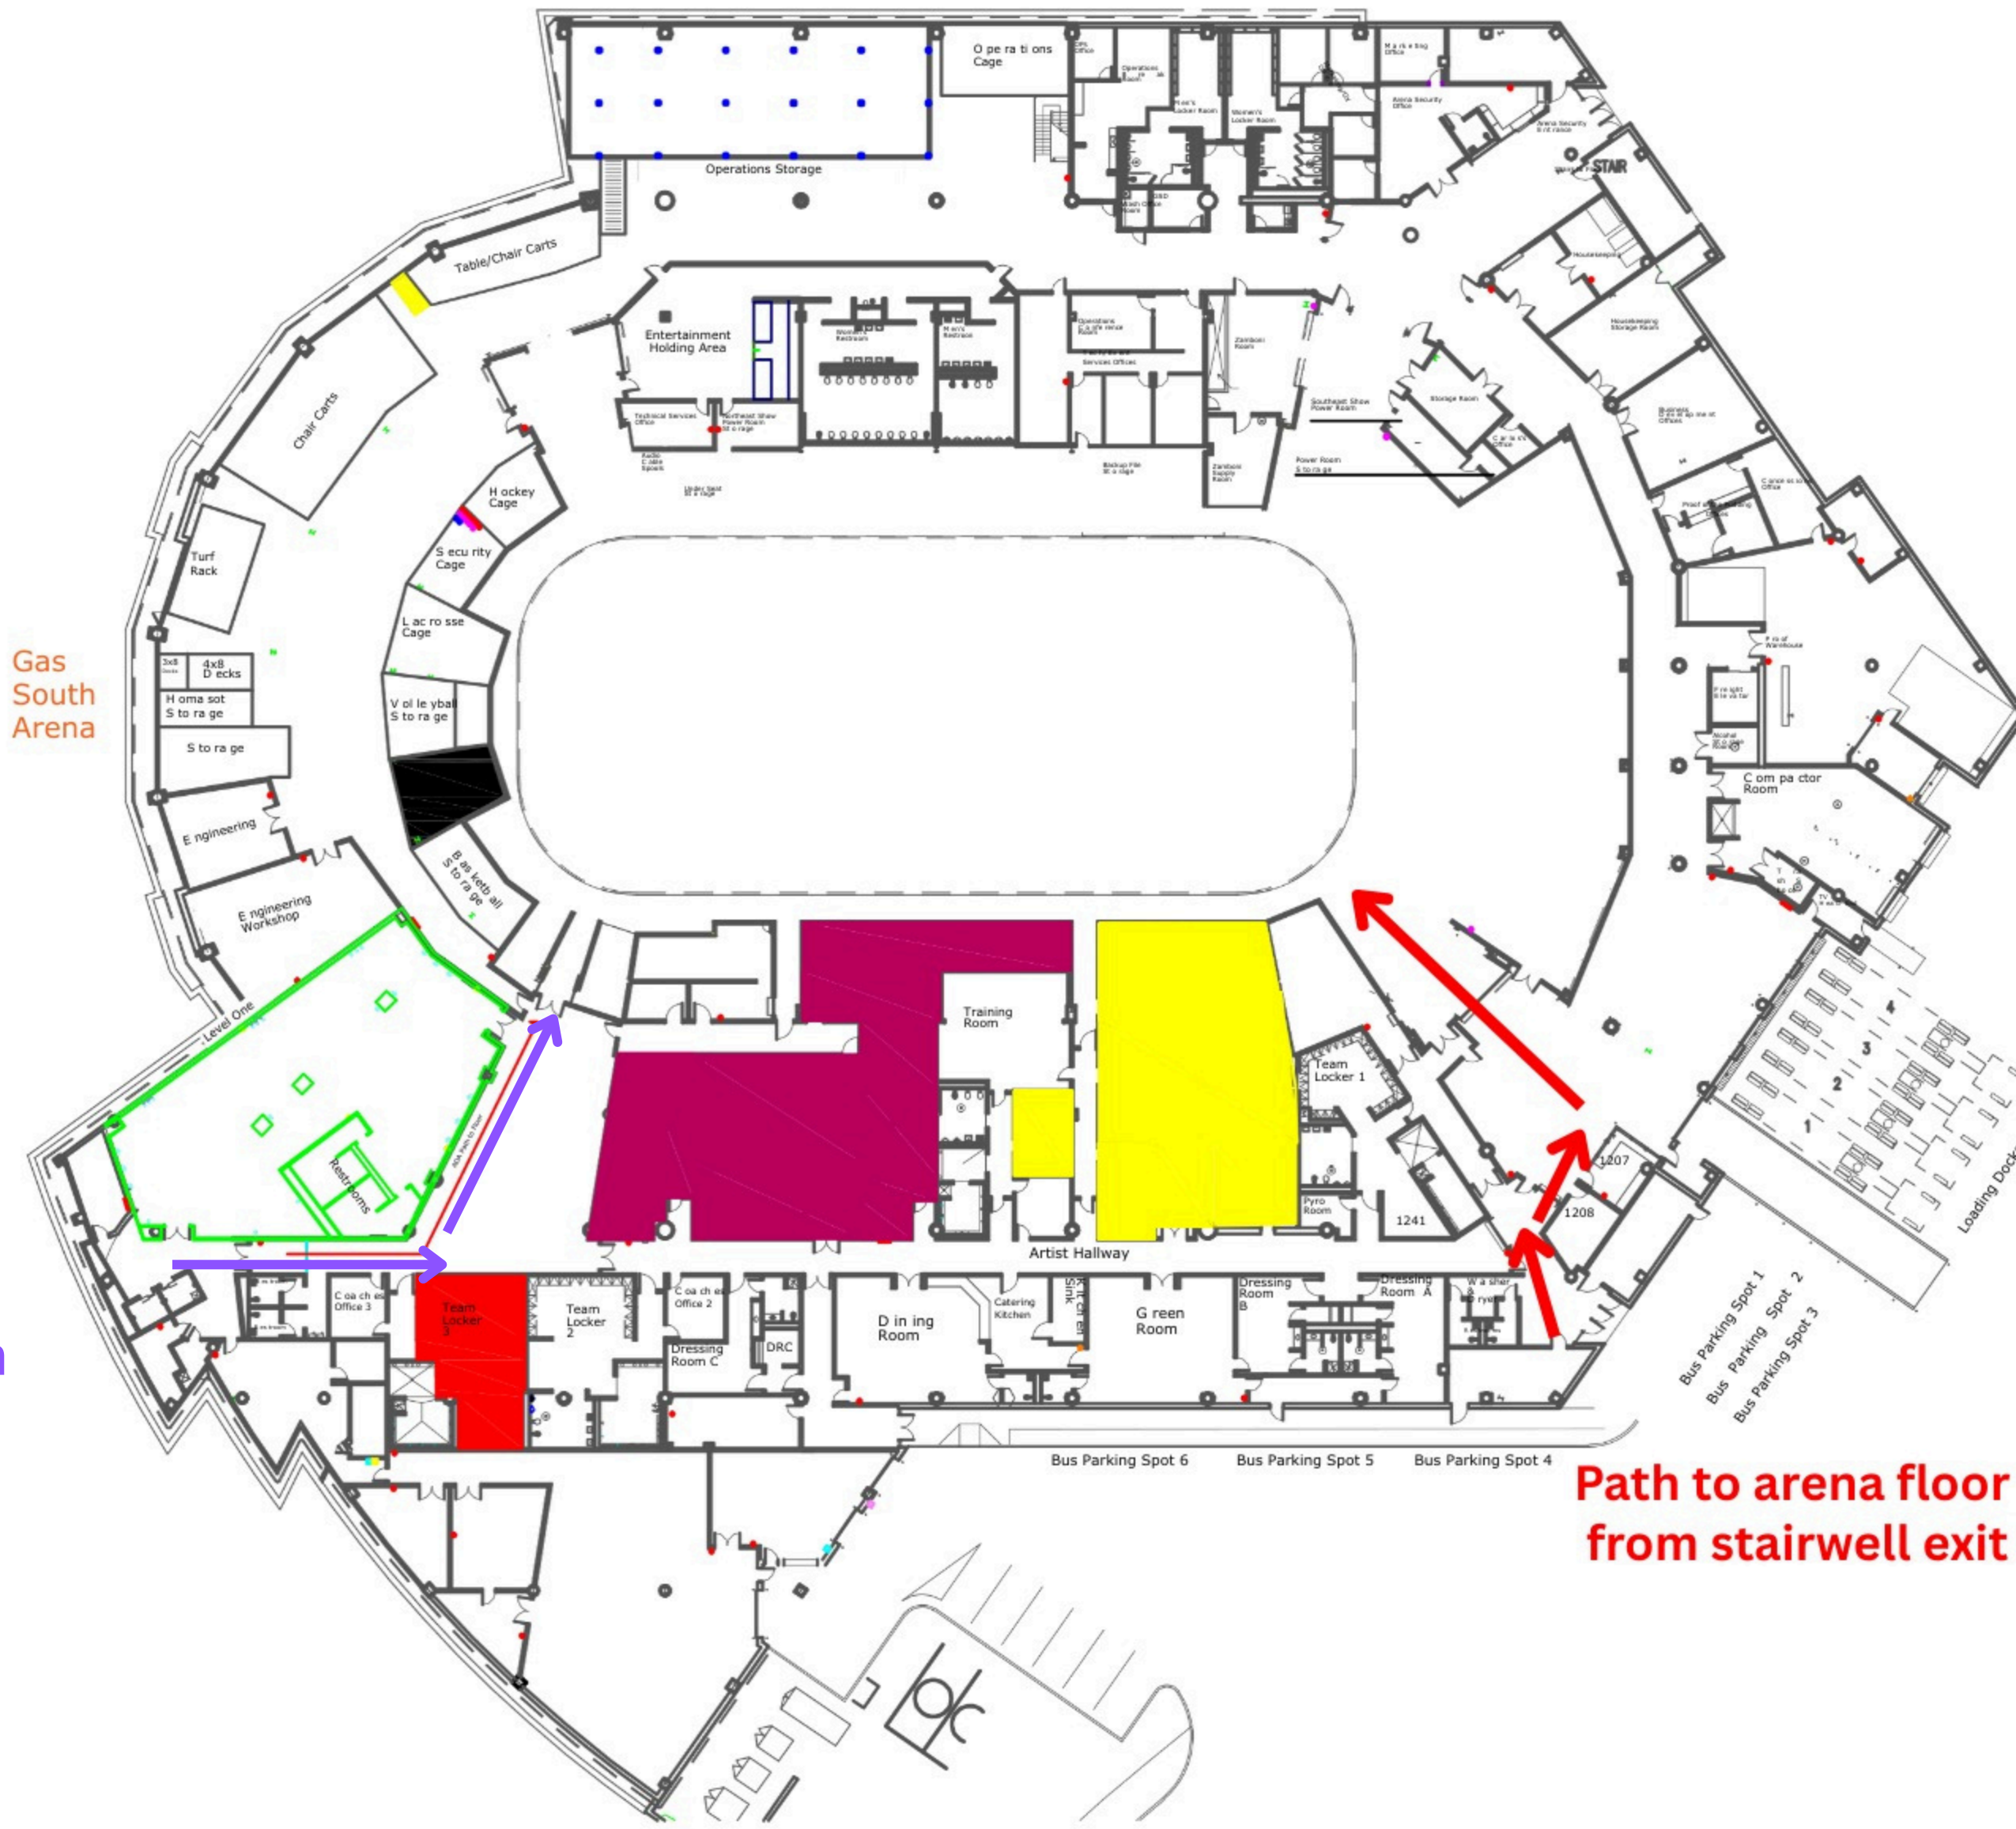

carpet ends

carpet ends

Path to
108 Stairwell

Gas South Arena

102
Doors

ADA
Floor
Access

East Suite
Entrance

Box Office

Concourse Lobby

Door 5

119

104

Gas South Arena

ADA Path

Path to arena floor from stairwell exit