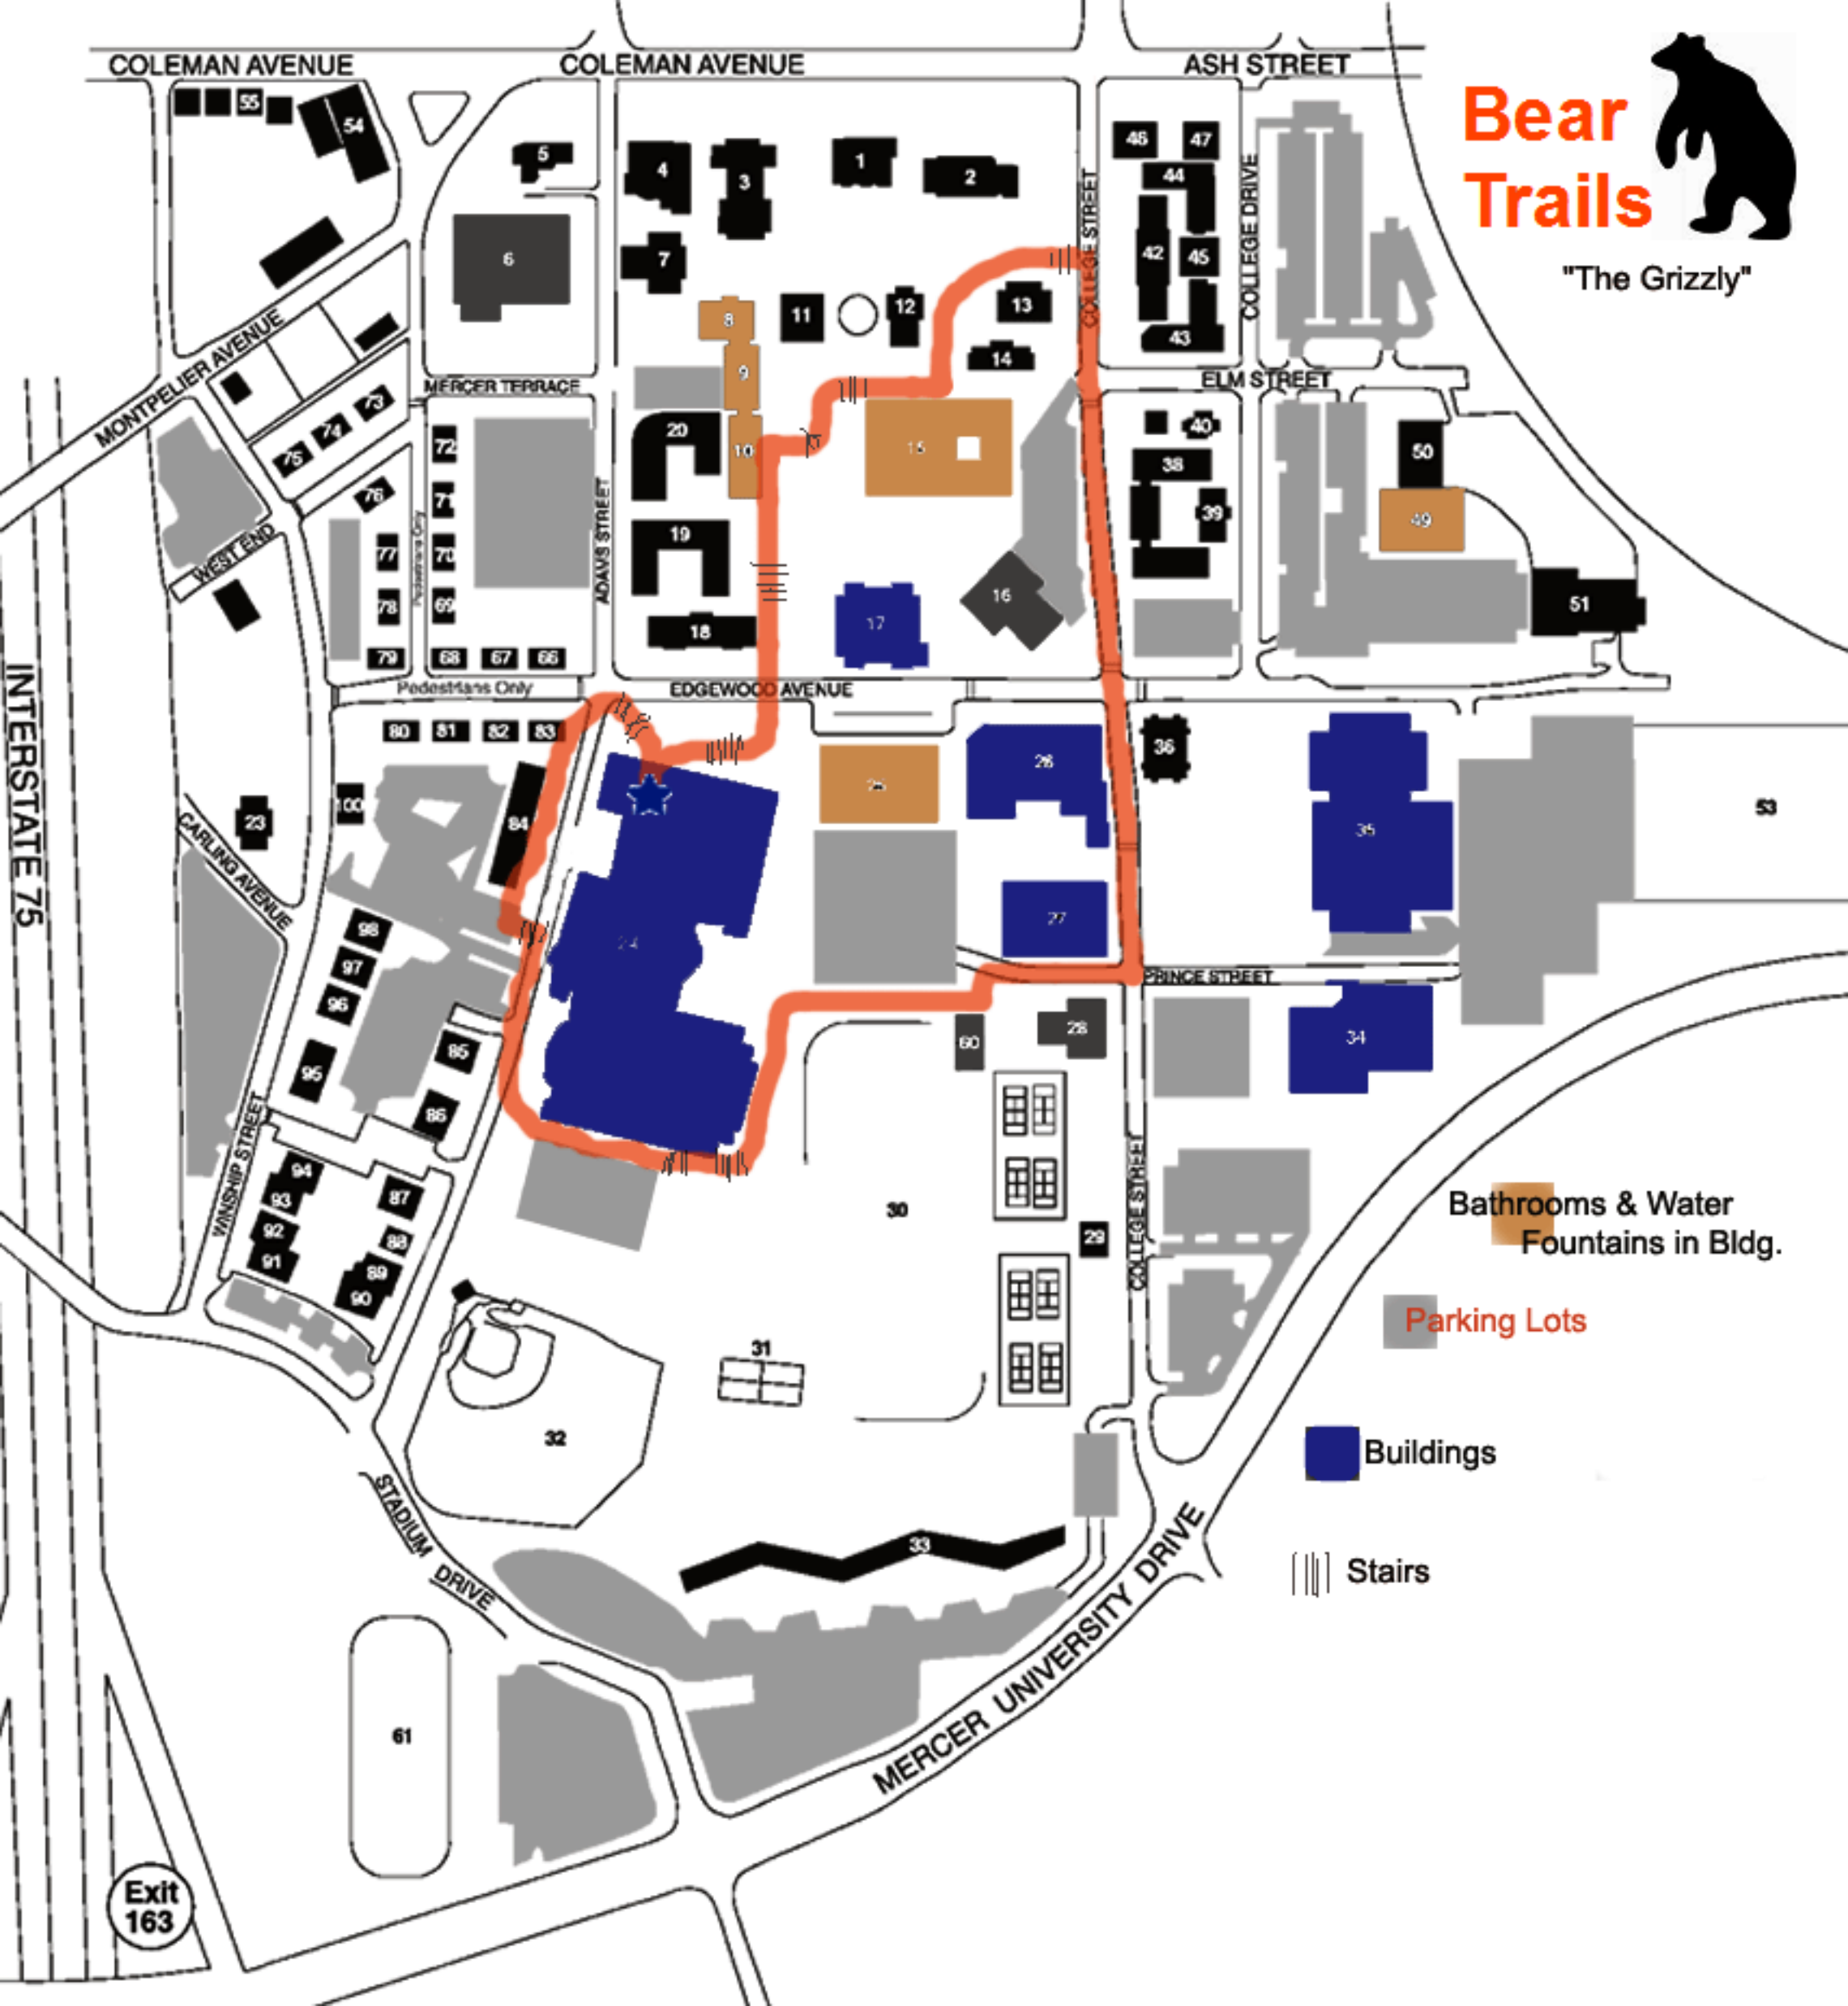

Bear Trails

"The Grizzly"

Bathrooms & Water Fountains in Bldg.

Parking Lots

Buildings

Stairs

COLEMAN AVENUE

COLEMAN AVENUE

ASH STREET

MONTPELIER AVENUE

MERCER TERRACE

ELM STREET

EDGEWOOD AVENUE

PRINCE STREET

STADIUM DRIVE

MERCER UNIVERSITY DRIVE

INTERSTATE 75

Exit 163